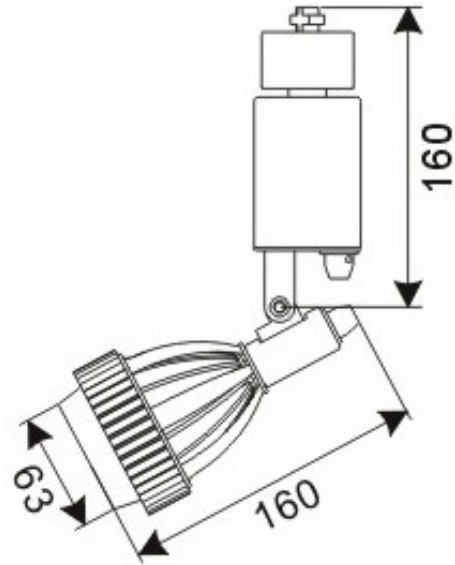

LED Track Lighting – LR-T00109

| | |
|---------------------------|---------------|
| Model No. | LR-T00109 |
| LED Type | BridgeLux |
| LED Q'TY. | 1 |
| Beam Angle | 24° /32° /50° |
| Minimum luminous flux(lm) | 1240 |
| Voltage | 120-240V |
| LED Watt | 13.9W |
| Environmental Temperature | - 20°C-60°C |
| Environmental Humidity | 0%-95% |
| Safety Class | I |
| Safety Type | IP20 |
| Material | Aluminium |
| Driver | Included |